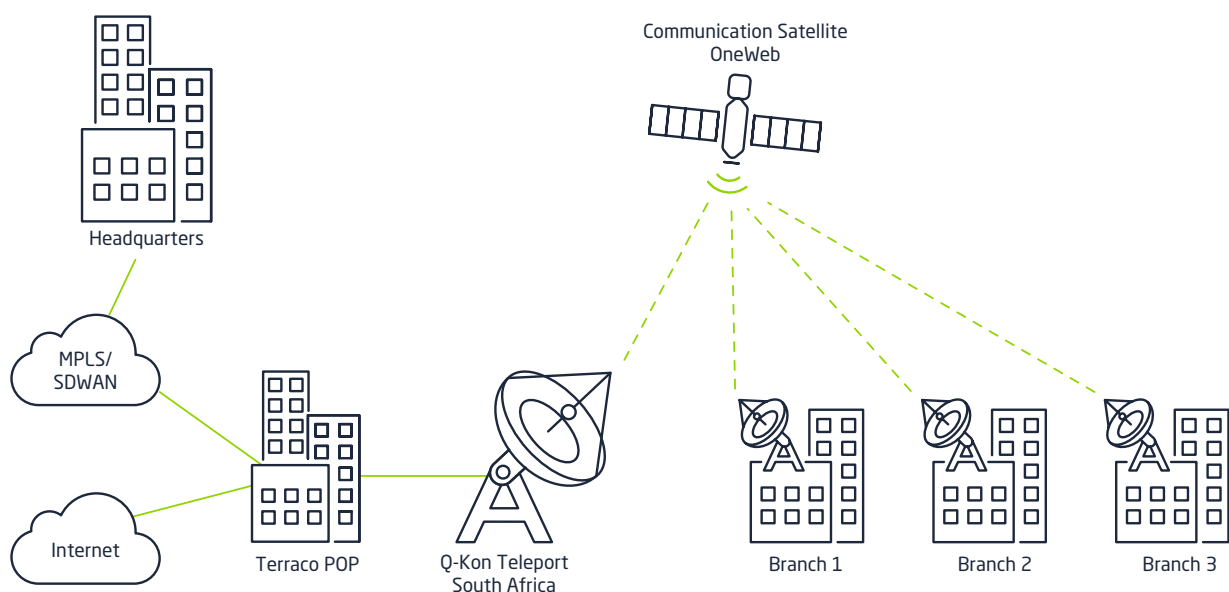

Global Connectivity through Cutting-Edge LEO Satellite Service

LEO Satellite Service

Revolutionising Communication: Seamless Data Transfer and Low-Latency Connectivity

- Low latency
- SD-WAN compatibility
- Business grade Satellite Service
- Quick to install and maintain
- VPN functionality
- 24/7/365 support

Product Overview

Welcome to the future of connectivity with **LEO Satellite Services**. Cutting-edge Low Earth Orbit (LEO) satellite network, is engineered to redefine the way you experience communication, ensuring **global connectivity** with unprecedented speed, reliability, and versatility.

Security is paramount, and LEO satellite service employs state-of-the-art encryption protocols to safeguard your data. The network is designed for resilience, offering uninterrupted connectivity even in challenging conditions, making it ideal for **mission-critical** applications.

Whether you are looking to **enhance business operations**, connect remote locations, or simply enjoy high-speed Internet anywhere in the world, **LEO Satellite Service** is your gateway to a new era of global communication. Join us in embracing the possibilities of a **connected world** with reliability, speed, and innovation at its core.

How it Works

Visit us at vox.co.za